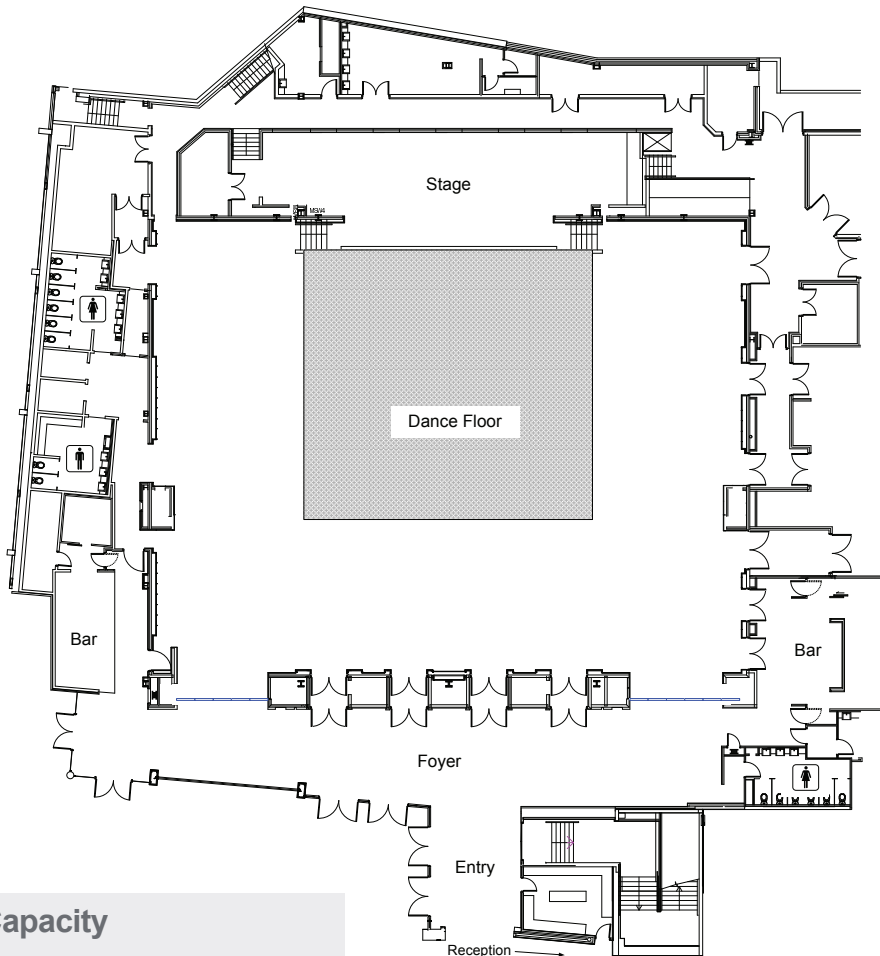

The Cube

Capacity

to be used as a guide only

Banquet	720
Cabaret	400
Cabaret 2	500
Classroom	400
Theatre	800

Features

- Private pre function/foyer area (203m²)
- 6.5m x 12m stage (78m²)
- Dance floor (252m²)
- State of the art audio visual
- Pillarless/uninterrupted viewing
- Three built in projection screens surrounding the stage
- In floor power
- High ceilings and extensive rigging capabilities
- 3 dressing rooms with own shower and bathroom facilities
- Direct access to back stage area from Rydges Campbelltown for guest speakers
- Dedicated kitchen
- Loading dock with easy stage access (no stairs)
- Ground floor location with easy vehicle access
- Two bars
- Private bathroom facilities
- Designated smoking court