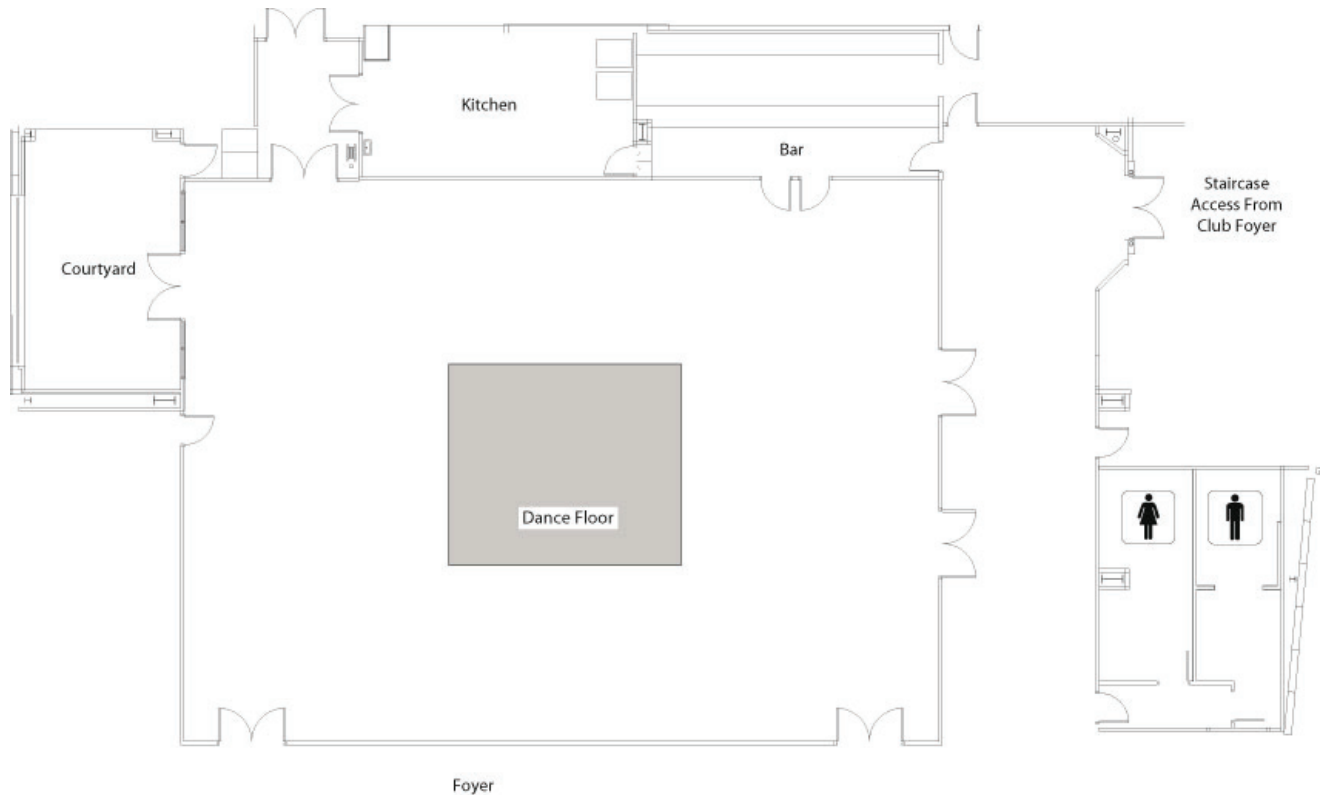

# The Fitzroy Room

## Features

- Private pre function area
- Dance floor
- Pillarless/uninterrupted viewing
- Professional lighting\
- Built in projection screens
- In floor power
- Ceiling speakers
- Dedicated kitchen
- Bar
- Outdoor courtyard
- Natural light
- Private bathroom facilities
- Private facilities for guest speakers
- MP3 player compatible sound system
- Direct access from Rydges Campbelltown

## Capacity

*to be used as a guide only*

Banquet	240
Cabaret	190
Cabaret 2	210
Classroom	160
Theatre	280