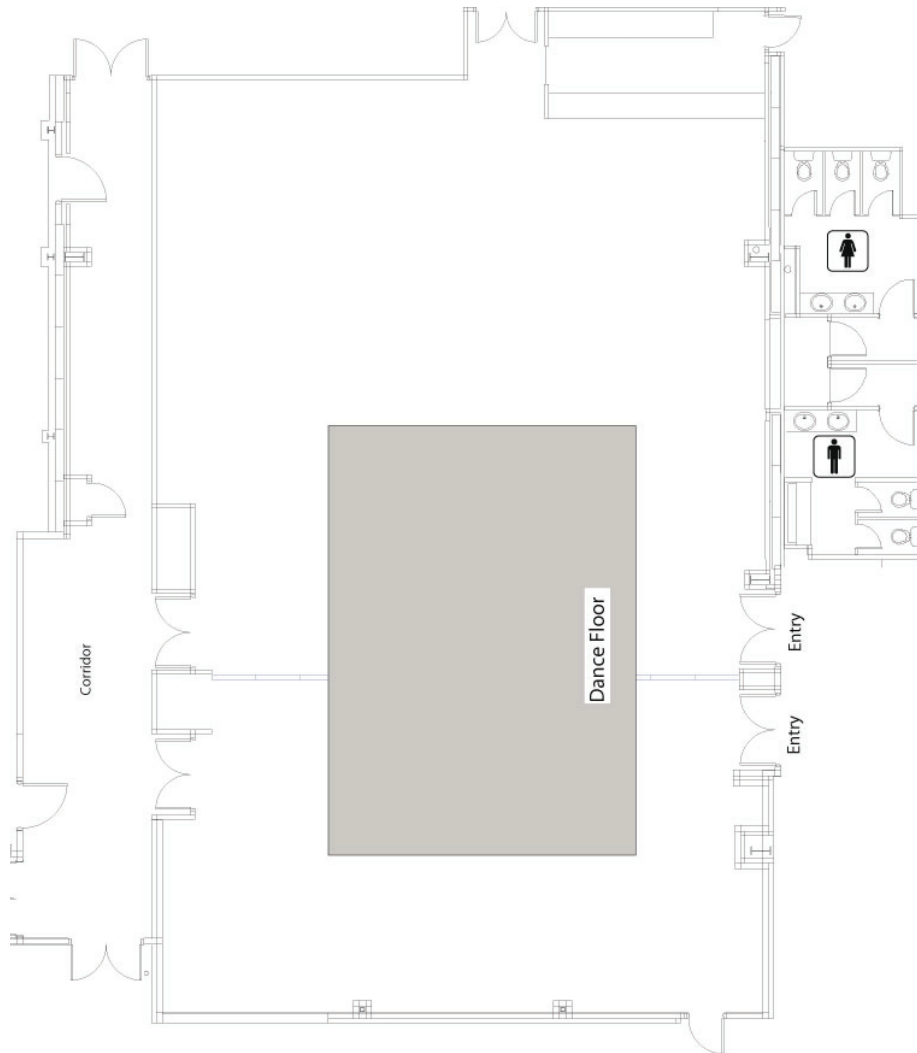

The Lachlan Macquarie Room

Features

- Shared Pre Function Area
- Collapsible dividing wall
- Dance Floor
- Pillarless/uninterrupted viewing
- Professional lighting
- Built in projection screens
- Ceiling speakers
- MP3 player compatible sound system
- Dedicated kitchen
- Bar
- Private bathroom facilities
- Access to designated outdoor area

Capacity

to be used as a guide only

Banquet	150
Cabaret	100
Cabaret 2	120
Classroom	100
Theatre	160
U-Shape	40