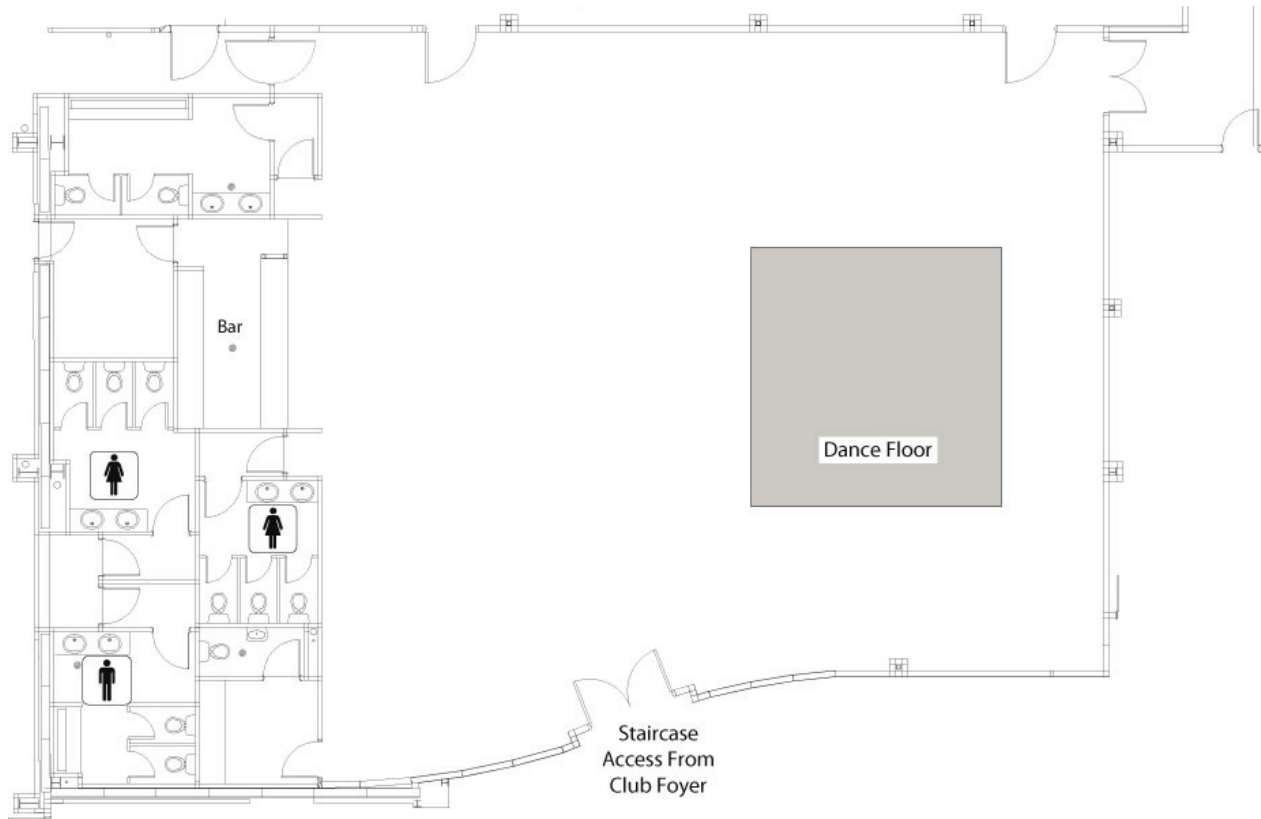

# The Phillip Room

## Features

- Shared pre function area
- Dance floor
- Pillarless/uninterrupted viewing
- Professional lighting
- Built in projection screen
- Ceiling speakers
- MP3 player compatible sound system
- Dedicated kitchen
- Bar
- Private bathroom facilities
- Private facilities for guest speakers
- Access to designated outdoor area

## Capacity

*to be used as a guide only*

Banquet	180
Cabaret	140
Cabaret 2	160
Classroom	120
Theatre	200
U-Shape	40