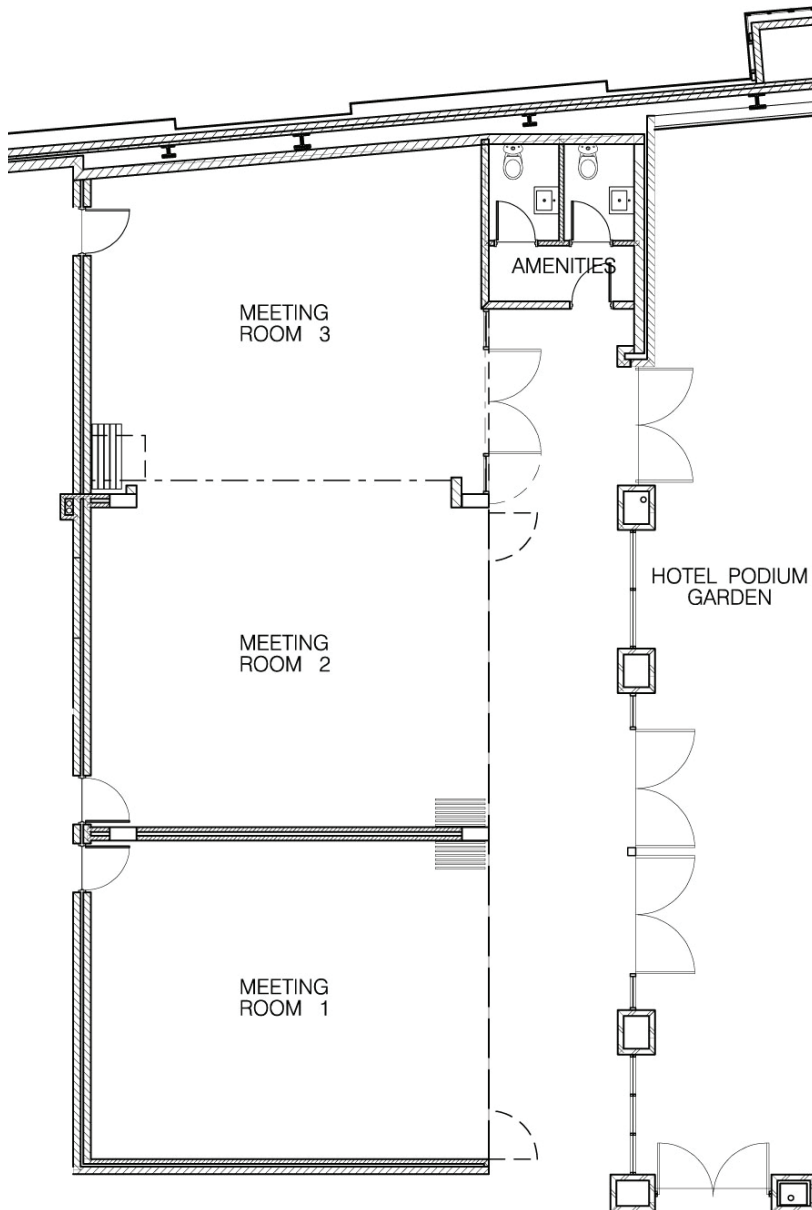

## Features

- Pre function area
- Pillarless/uninterrupted viewing
- Bar
- Natural light
- Professional lighting
- Three built in projection screens
- MP3 player compatible sound system
- Outdoor terrace area

## Capacity

*to be used as a guide only*

Banquet	60
Cabaret	-
Cabaret 2	40
Classroom	60
Theatre	80
U-Shape	20